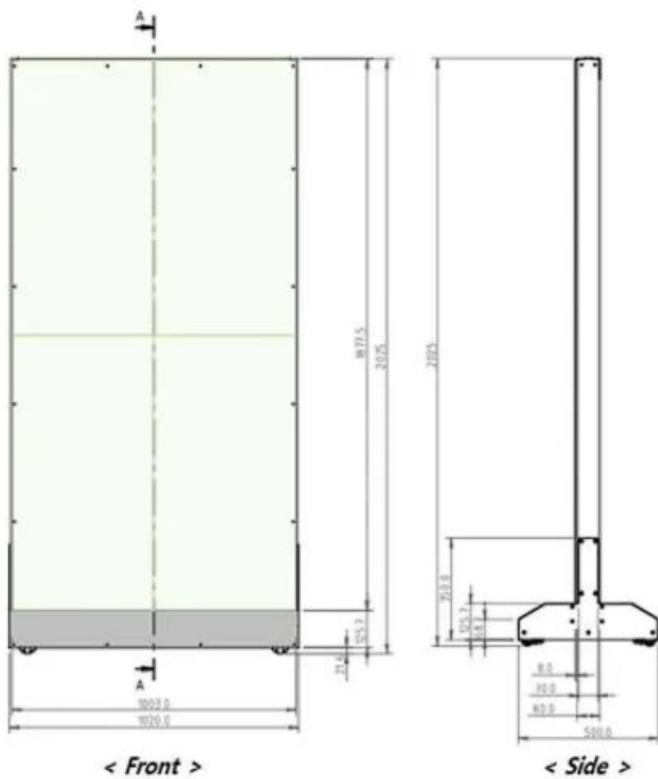

TRANSPARENT LED STANDALONE

SP64 Portrait

H/W Frame	Steel/Glossy Black
AC Input	AC 110-240V
SMPS	DC 5V
Dimension(mm)	1,020x2,025x500
Comm. Method	Wifi/USB
Visual Input	PC communication
Window Plate	Tempered glass
Controller	Included
Weight [kg]	80kg (480x900x4sheet)

The display size is customizable upon request.
Manufactured in South Korea.